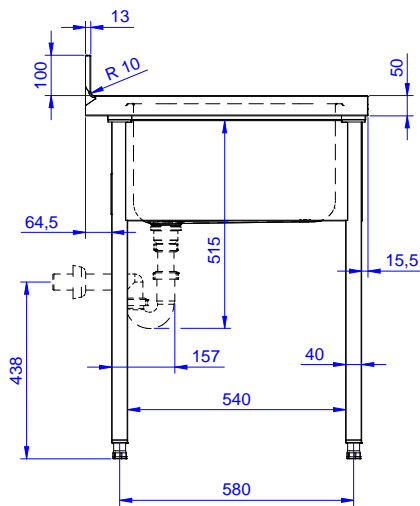

### Optional Accessories

- Set of 4 wheels (2 with brake) PNC 855150   
d. 100mm for tables and sinks  
(total height on wheels= 993 mm)
- Elbow operated mixer tap with PNC 855322   
spout, 3/4" single hole
- Elbow operated mixer tap short PNC 855323   
spout, 3/4" single hole
- Foot operated Mixer tap with PNC 855328   
spout & with hot&cold pedals,  
3/4"
- Single plastic drain syphon 2 PNC 895313   
" for sinks

**APPROVAL:** \_\_\_\_\_

**Front**

**Side**

**D** = Drain

**Top**

**Key Information:**

**External dimensions, Width:**

**132803 (LG716PN)** 700 mm

**External dimensions, Depth:**

700 mm

**External dimensions, Height:**

1000 mm

**Upstand Dimensions, Height:**

100 mm

**Upstand Dimensions, Depth:**

13 mm

**Upstand Dimensions, Radius:**

R=10

**Bowls number**

1

**Bowl dimensions**

500x500xH300

**Worktop thickness:**

50 mm