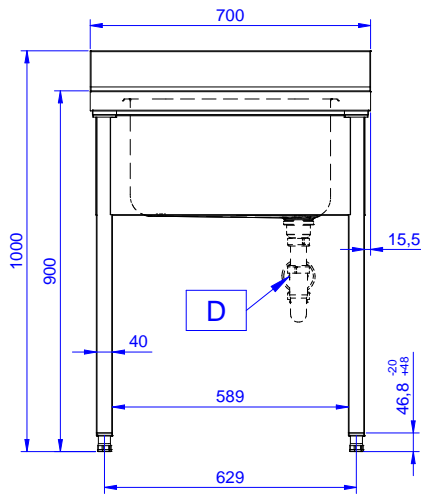

Bowl mm500x500x300h with overflow pipe and 2" drain hole.

### Optional Accessories

- Set of 4 wheels (2 with brake) PNC 855150   
d. 100mm for tables and sinks  
(total height on wheels= 993 mm)
- Elbow operated mixer tap with PNC 855322   
spout, 3/4" single hole
- Elbow operated mixer tap short PNC 855323   
spout, 3/4" single hole
- Foot operated Mixer tap with PNC 855328   
spout & with hot&cold pedals,  
3/4"
- Single plastic drain syphon 2 PNC 895313   
" for sinks

**APPROVAL:** \_\_\_\_\_

**Front**

**Side**

**D** = Drain

**Top**

**Key Information:**

**External dimensions, Width:**

**132803 (LG716PN)** 700 mm

**External dimensions, Depth:**

700 mm

**External dimensions, Height:**

1000 mm

**Upstand Dimensions, Height:**

100 mm

**Upstand Dimensions, Depth:**

13 mm