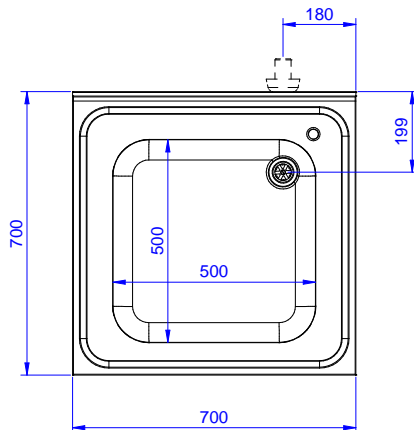

### Optional Accessories

- Set of 4 wheels (2 with brake) PNC 855150   
d. 100mm for tables and sinks  
(total height on wheels= 993 mm)
- Elbow operated mixer tap with PNC 855322   
spout, 3/4" single hole
- Elbow operated mixer tap short PNC 855323   
spout, 3/4" single hole
- Foot operated Mixer tap with PNC 855328   
spout & with hot&cold pedals,  
3/4"
- Single plastic drain syphon 2 PNC 895313   
" for sinks

**APPROVAL:** \_\_\_\_\_

**Front**

**Side**

**D** = Drain

**Top**

**Key Information:**

**External dimensions, Width:**

**132803 (LG716PN)** 700 mm

**External dimensions, Depth:**

700 mm

**External dimensions, Height:**

1000 mm

**Upstand Dimensions, Height:**

100 mm

**Upstand Dimensions, Depth:**

13 mm

**Upstand Dimensions, Radius:**

R=10

**Bowls number**

1

**Bowl dimensions**

500x500xH300

**Worktop thickness:**

50 mm